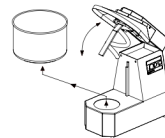

**SPIRAL KNEADERS
WITH TILTING
HEAD AND
REMOVABLE BOWL**

	DIM. (cm)	DIM. bowl (cm)	SPEEDS	KG	kW
GALASSIA 18 S SUPER	30x59x57	28x19,5 (12 l)	2	44	0.37
GALASSIA 25 S SUPER	42x76x66	40x26 (32 l)	2	73	1.1

**MAXIMUM
MIXTURE**

	KG
GALASSIA 12 - 12S	12
GALASSIA 18 - 18S - 18S SPECIAL - 18S SUPER	18
GALASSIA 25 - 25S - 25S SPECIAL - 25S SUPER	25
GALASSIA 35 - 35S	35
GALASSIA 45S	45
GALASSIA 60S	60

**MAXIMUM FLOUR
(MIN. WATER 55%)**

	KG
GALASSIA 12 - 12S	7
GALASSIA 18 - 18S - 18S SPECIAL - 18S SUPER	11
GALASSIA 25 - 25S - 25S SPECIAL - 25S SUPER	16
GALASSIA 35 - 35S	22
GALASSIA 45S	29
GALASSIA 60S	38

KIT OF WHEELS GALASSIA